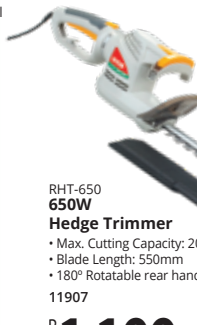

1. ### RHT-650 650W Hedge Trimmer
2. Max. Cutting Capacity: 20mm
   - Blade Length: 550mm
   - 180° Rotatable rear handle
3. 11907

R1 199