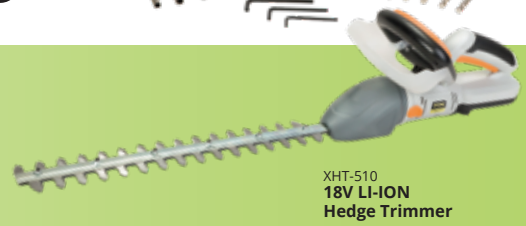

**XLT-240
18V LI-ION
Grass Trimmer**
• Cutting Path: 240mm
• 7-Position pivoting head tilts and rotates 180°
• Light weight and compact
15765

EXCLUDES BATTERY & CHARGER

R 799

**XHS-18
18V LI-ION Pruner & Hedge Shear**
• Cutting Length: 200mm
• Cutting Width: 100mm
• Sealed gearbox
• Precision-sharpened blades
73045

EXCLUDES BATTERY & CHARGER

R 899

NEW

**XHT-510
18V LI-ION
Hedge Trimmer**
• 180° Rotatable rear handle
• Cutting Length: 510mm
• Dual Action Blade
• Max. Cutting Capacity: 14mm
48995

EXCLUDES BATTERY & CHARGER