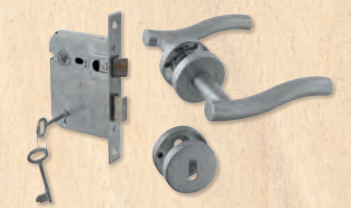

Yale Stainless Steel Wave on Rose Handle Lockset Combo
R 259 per set

79169
For interior and exterior use • SABS approved lock body, 2 levers, 2 keys, striker plate, spindle, screws and escutcheons