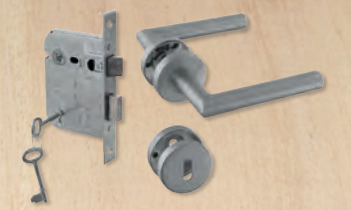

Yale Stainless Steel Straight on Rose Handle Lockset Combo
R 259 per set

79171
For interior and exterior use • SABS approved lock body, 2 levers, 2 keys, striker plate, spindle, screws and escutcheons