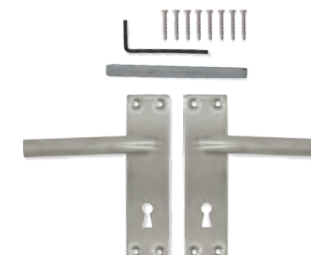

R 149 per pair 103905

Handles only • Stainless steel finish • Back plate: 150mm (6") • Includes stainless steel screws and spindle • 5 Year guarantee

Mackie Orion Brushed Stainless Steel Door Handles

R 149 per pair 103903