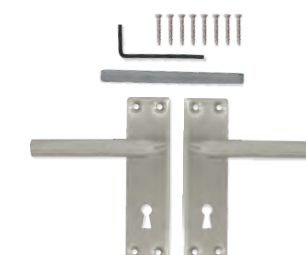

Mackie Leo Brushed Stainless Steel Door Handles

R 149 per pair 103904

Handles only • Stainless steel finish • Back plate: 150mm (6") • Includes stainless steel screws and spindle • 5 Year guarantee