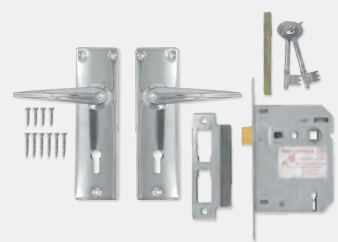

Jaguar Chrome-plated 2-lever Door Lockset

R 99 per set 1030080

Use for indoor doors • Includes 2-lever lock, chrome handles, two keys, spindle, striker plate and screws • Suitable for domestic and wood/metal doors • Reversible latch • SABS approved • Quality guarantee