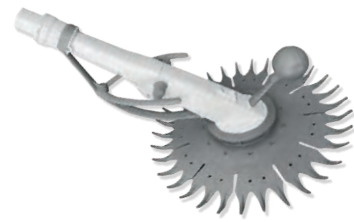

Kaufmann Pressure Sprayer 5L

R 289

71129

Used in horticulture and general gardening • Adjustable nozzle • Pressure relief valve • 1 Year manufacturing repair warranty

Kreepy Krauly Pool Shark Viper
Head Only