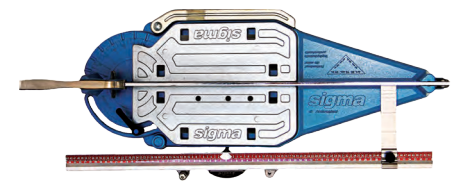

Kendo Quickgrip Ratchet Clamp
R 49 150mm 69982

Model: 40212 • Single-hand operation • Quick-release clamps can be converted to a decompress function • 1 Year warranty

R 119 300mm 65377

R 159 600mm 41928

Mat-Air 24L 2HP Compressor
R 2 299 548

Direct drive • 2HP/1.5kW • Ideal for DIY use • 1 Year warranty

Sigma Tile Cutting Machine
R 4 999 670mm 67969

Industrial use • Spares and accessories available • 1 Year warranty

R 7 499 950mm 41639

MTS 5pc Metal File Set
R 259 72302