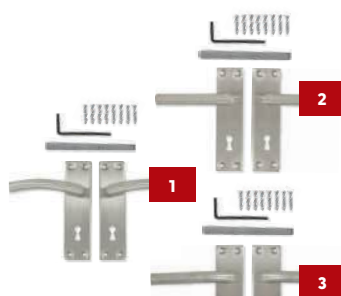

R379

1200mm x 235mm x 38mm

Max load per shelf: 11kg • Available in white (31212), mocca (31216) or washed oak (31931)

BIG DEAL

Mackie Master Mini Combination Wall Safe

R829

335345

Key storage compartment • High security lock • Easy to use resettable combination • Reinforced solid body, front
• Suitable for all keys • Limited lifetime guarantee