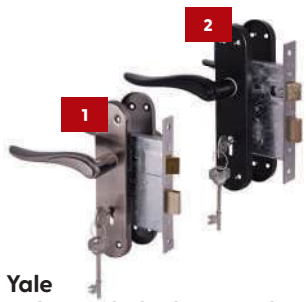

Yale Dolce-styled 3-lever Lockset

R329 each per set

Available in (1) satin black nickel (641) or (2) matt black (99701) • Modern handles and steel back plates with high-quality electroplated finish • Salt spray tested for 100 hours
• Reversible latch bolt, galvanised 3-lever lock body with stainless steel forend, zinc dead latch bolt • Durable for long life operation
• Includes 2 keys, spindle, striker plate and screws • 3 Year guarantee