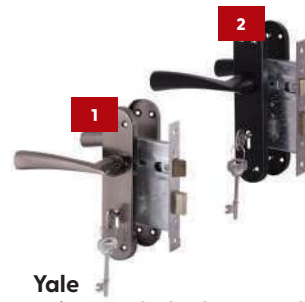

Yale Dritta-styled 3-lever Lockset

R329 each per set

Available in (1) satin black nickel (79384) or (2) matt black (655) • Modern handles and steel back plates with high-quality electroplated finish • Salt spray tested for 100 hours
• Reversible latch bolt, galvanised 3-lever lock body with stainless steel forend, zinc dead latch bolt • Durable for long life operation
• Includes 2 keys, spindle, striker plate and screws • 3 Year guarantee