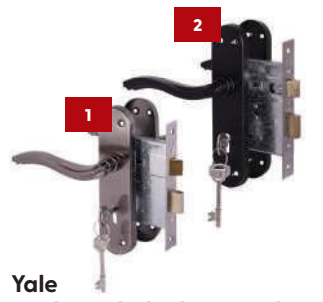

Yale Onda-styled 3-lever Lockset

R329 each per set

Available in (1) satin black nickel (79175) or (2) matt black (99702) • Modern handles and steel back plates with high-quality electroplated finish • Salt spray tested for 100 hours
• Reversible latch bolt, galvanised 3-lever lock body with stainless steel forend, zinc dead latch bolt • Durable for long life operation
• Includes 2 keys, spindle, striker plate and screws • 3 Year guarantee