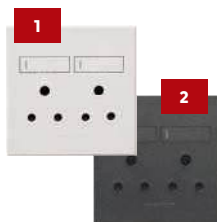

R79 each (2) Graphite 101694

Veti3 Double Switched Socket

R119 each (1) White 98871

Model: 3V22GG • 250V 16A • Fits 100mm x 100mm mounting boxes • NRCS approved • 1 Year warranty

R149 each (2) Graphite 101687